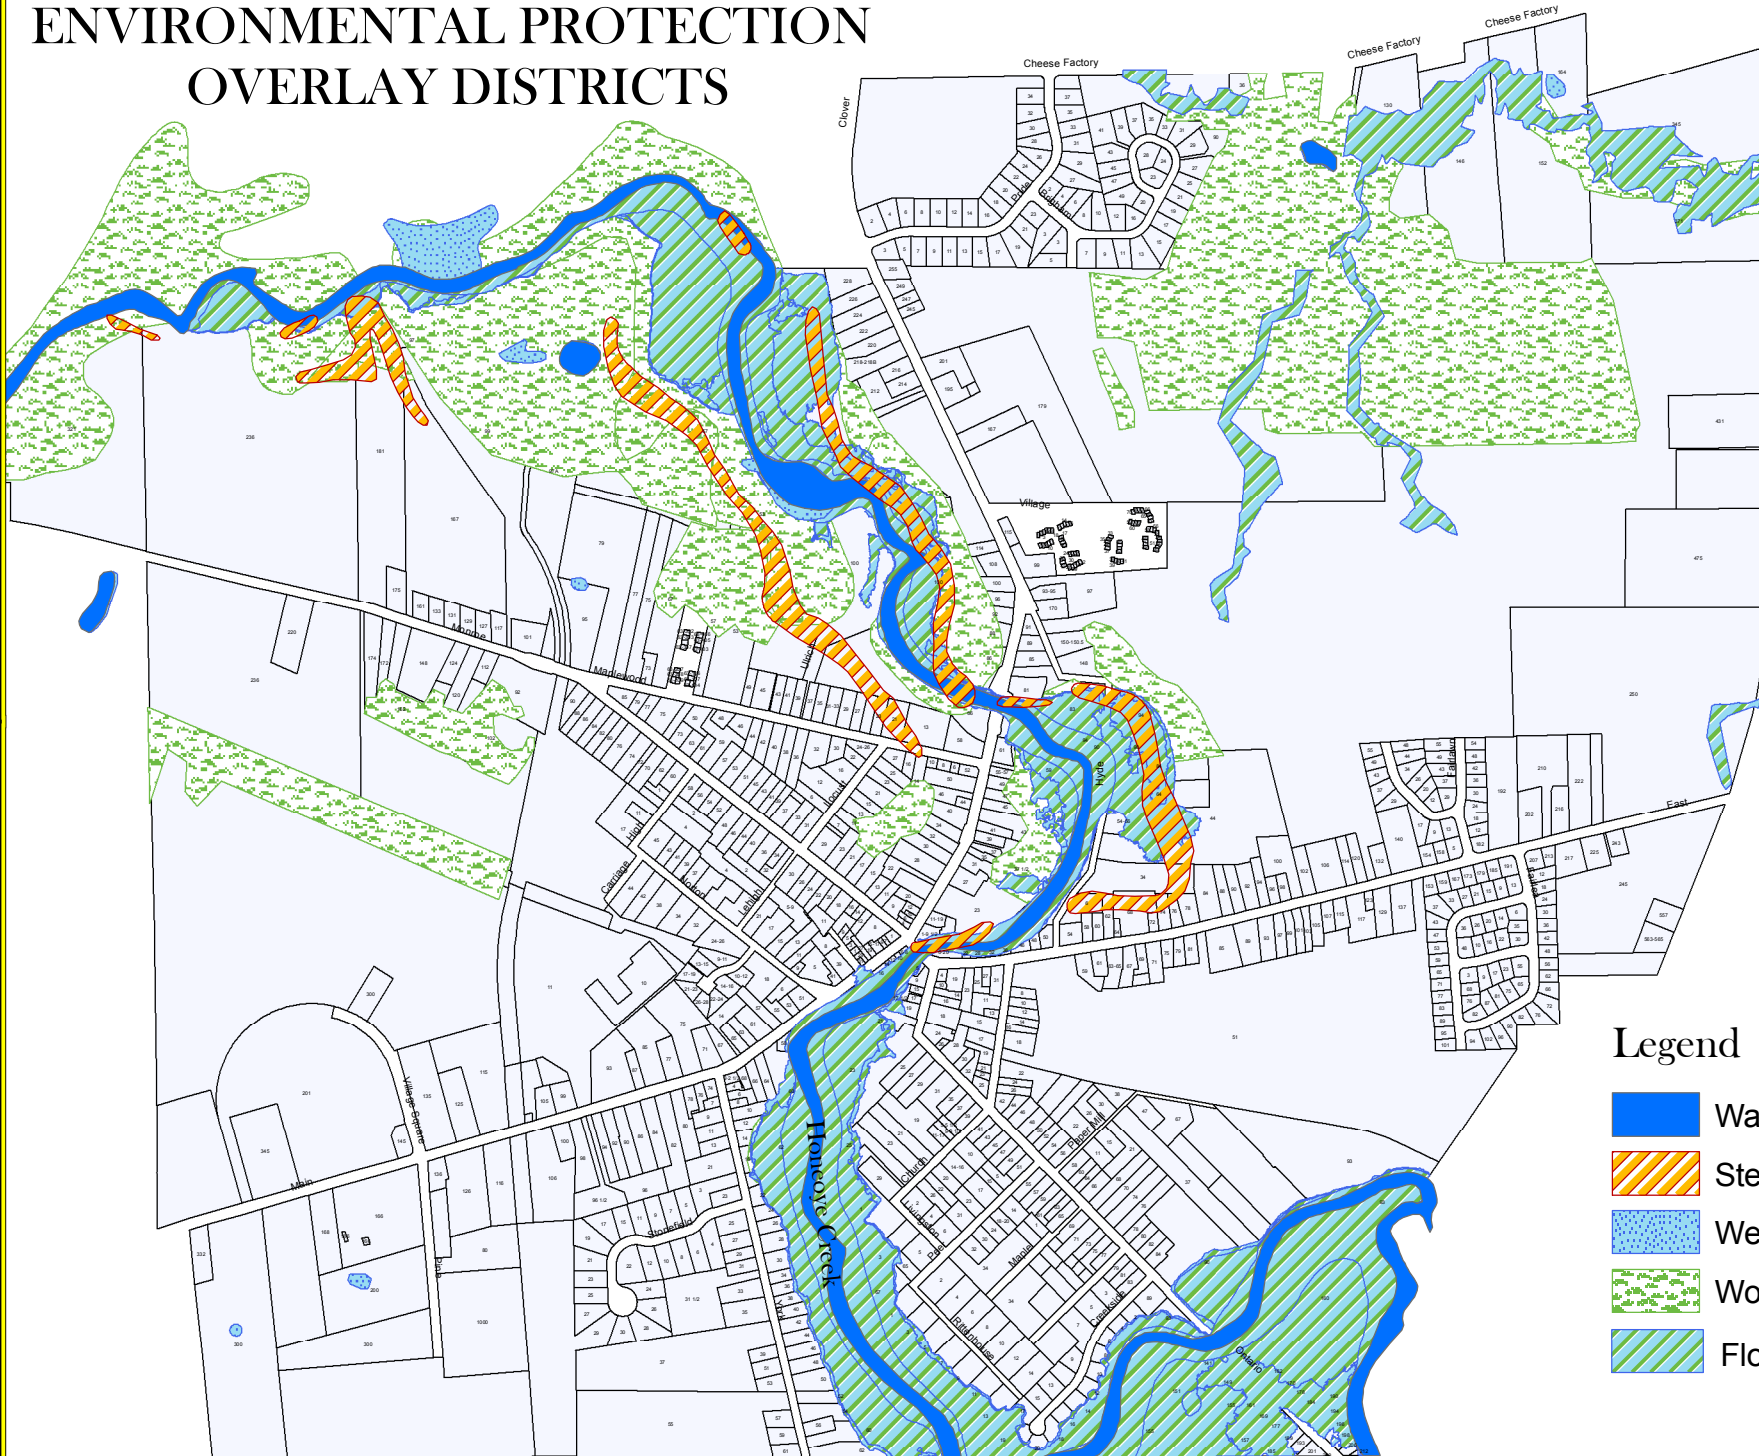

ENVIRONMENTAL PROTECTION OVERLAY DISTRICTS

Legend

-  Water Course
-  Steep Slopes
-  Wetlands
-  Woodlands
-  Flood Plain

October 7, 2013