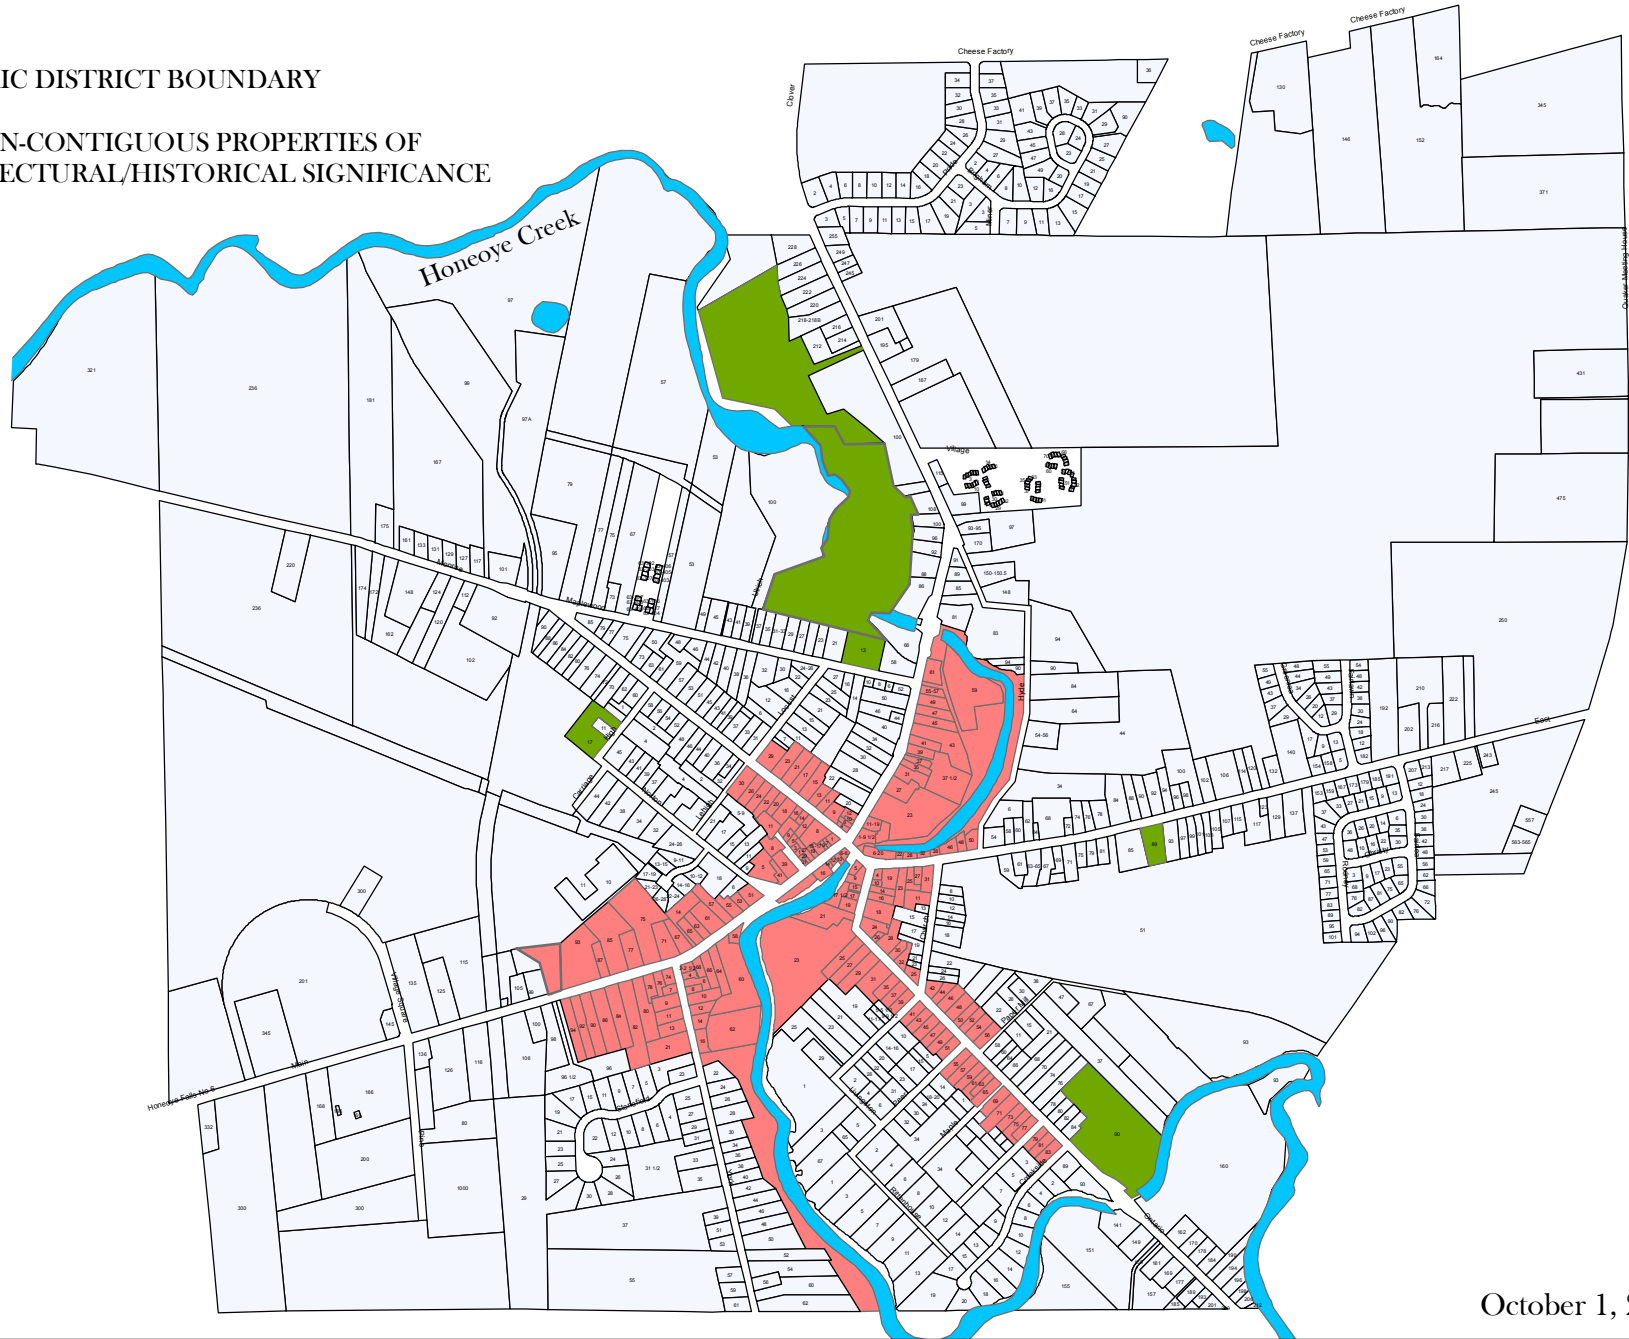

VILLAGE OF HONEOYE FALLS HISTORICAL DISTRICT

-  HISTORIC DISTRICT BOUNDARY
-  NON-CONTIGUOUS PROPERTIES OF ARCHITECTURAL/HISTORICAL SIGNIFICANCE

October 1, 2013