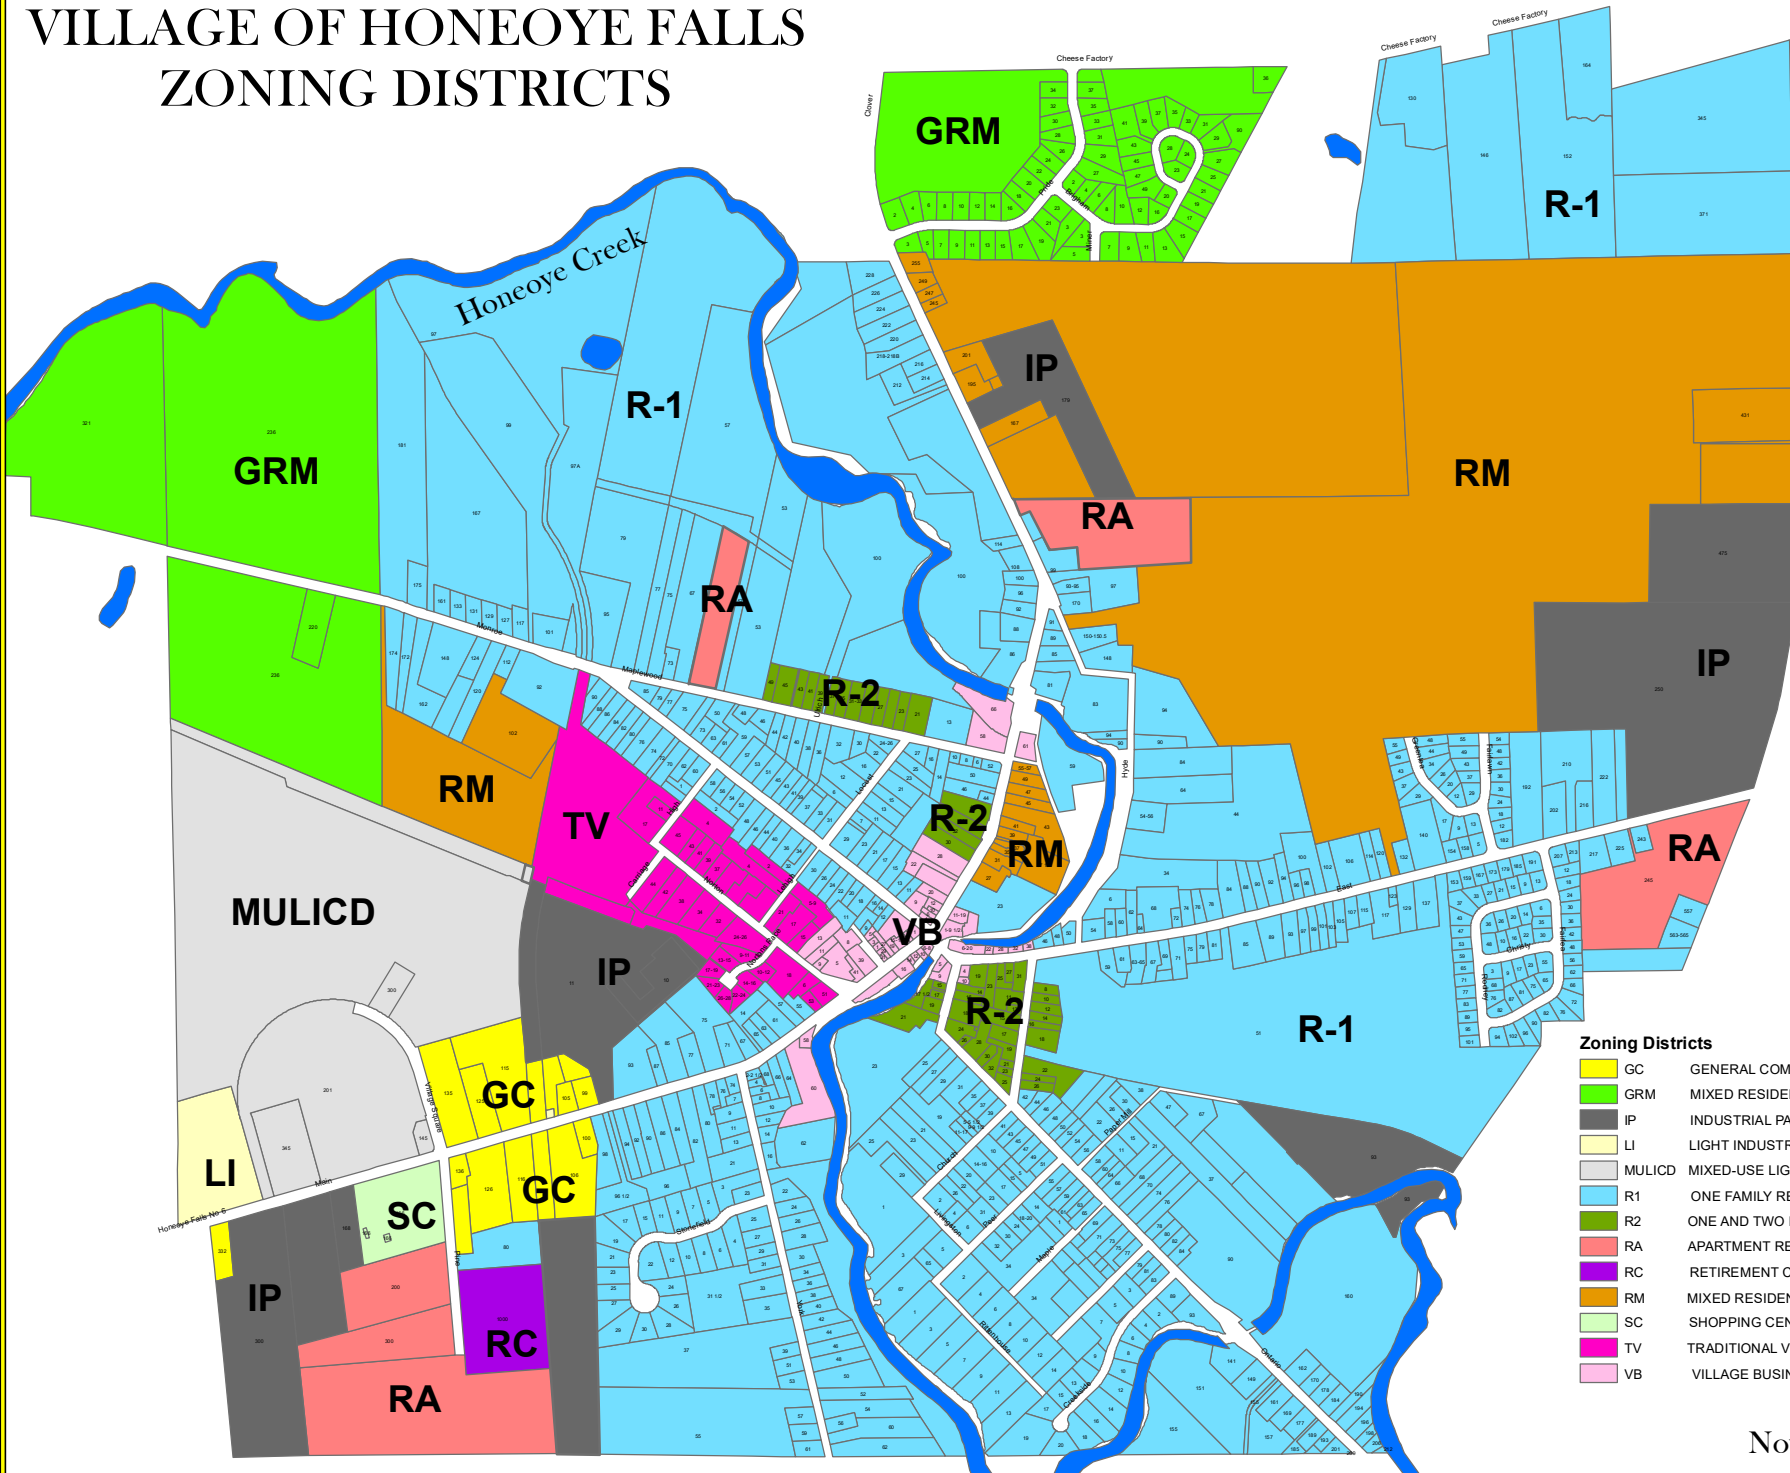

VILLAGE OF HONEOYE FALLS ZONING DISTRICTS

Zoning Districts

GC	GENERAL COMMERCIAL
GRM	MIXED RESIDENCY GATEWAY
IP	INDUSTRIAL PARK
LI	LIGHT INDUSTRIAL
MULICD	MIXED-USE LIGHT INDUSTRIAL COMMERCIAL
R1	ONE FAMILY RESIDENCE
R2	ONE AND TWO FAMILY RESIDENCE
RA	APARTMENT RESIDENCE
RC	RETIREMENT COMMUNITY
RM	MIXED RESIDENCE
SC	SHOPPING CENTER
TV	TRADITIONAL VILLAGE
VB	VILLAGE BUSINESS